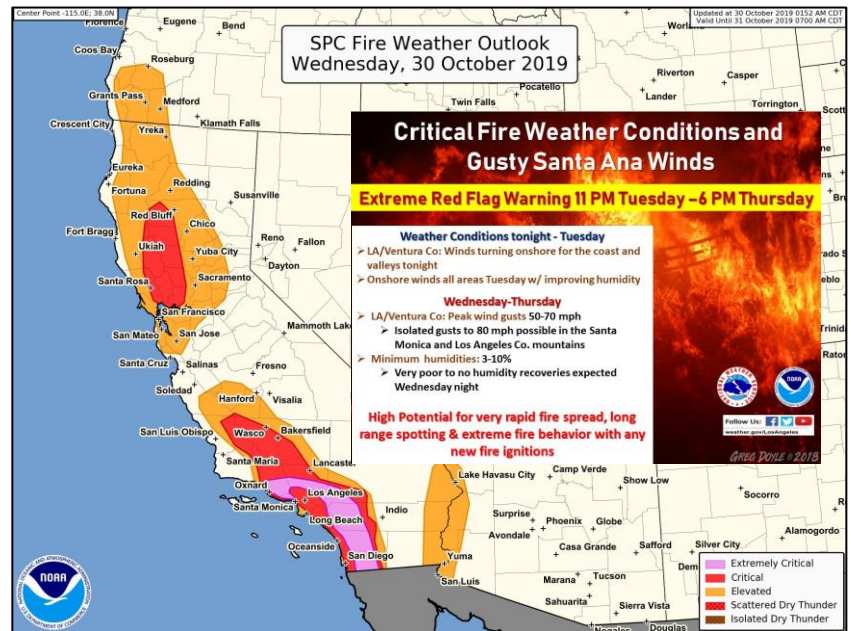

REQUEST INCIDENT REPORTING:
[Call: 240-800-7160 for support.](tel:240-800-7160)

This report provides regional and national situational awareness.

WESTERN WASHINGTON				
AIR QUALITY	FIRE WEATHER	FLOODING	WIND GUSTS	FREEZING TEMPS
GOOD	NONE	NONE	50 mph	20-30's

SUMMARY: Cold temps prompting Warming Shelter openings. PNW Wildland Fire Task Force's active supporting California wildfires. Overnight freezing temperatures around the region are setting records.

Wed	Thu	Fri	Sat	Sun	Mon	Tue	Wed
54° 28°	53° 33°	57° 35°	58° 38°	56° 43°	56° 41°	56° 41°	55° 41°

WEATHER: Expect near to below freezing lows for Wednesday and Thursday mornings. Wednesday looks to be the coldest with record lows possible. Frost can form on surfaces, and slick spots are possible during the morning commute, so use caution!